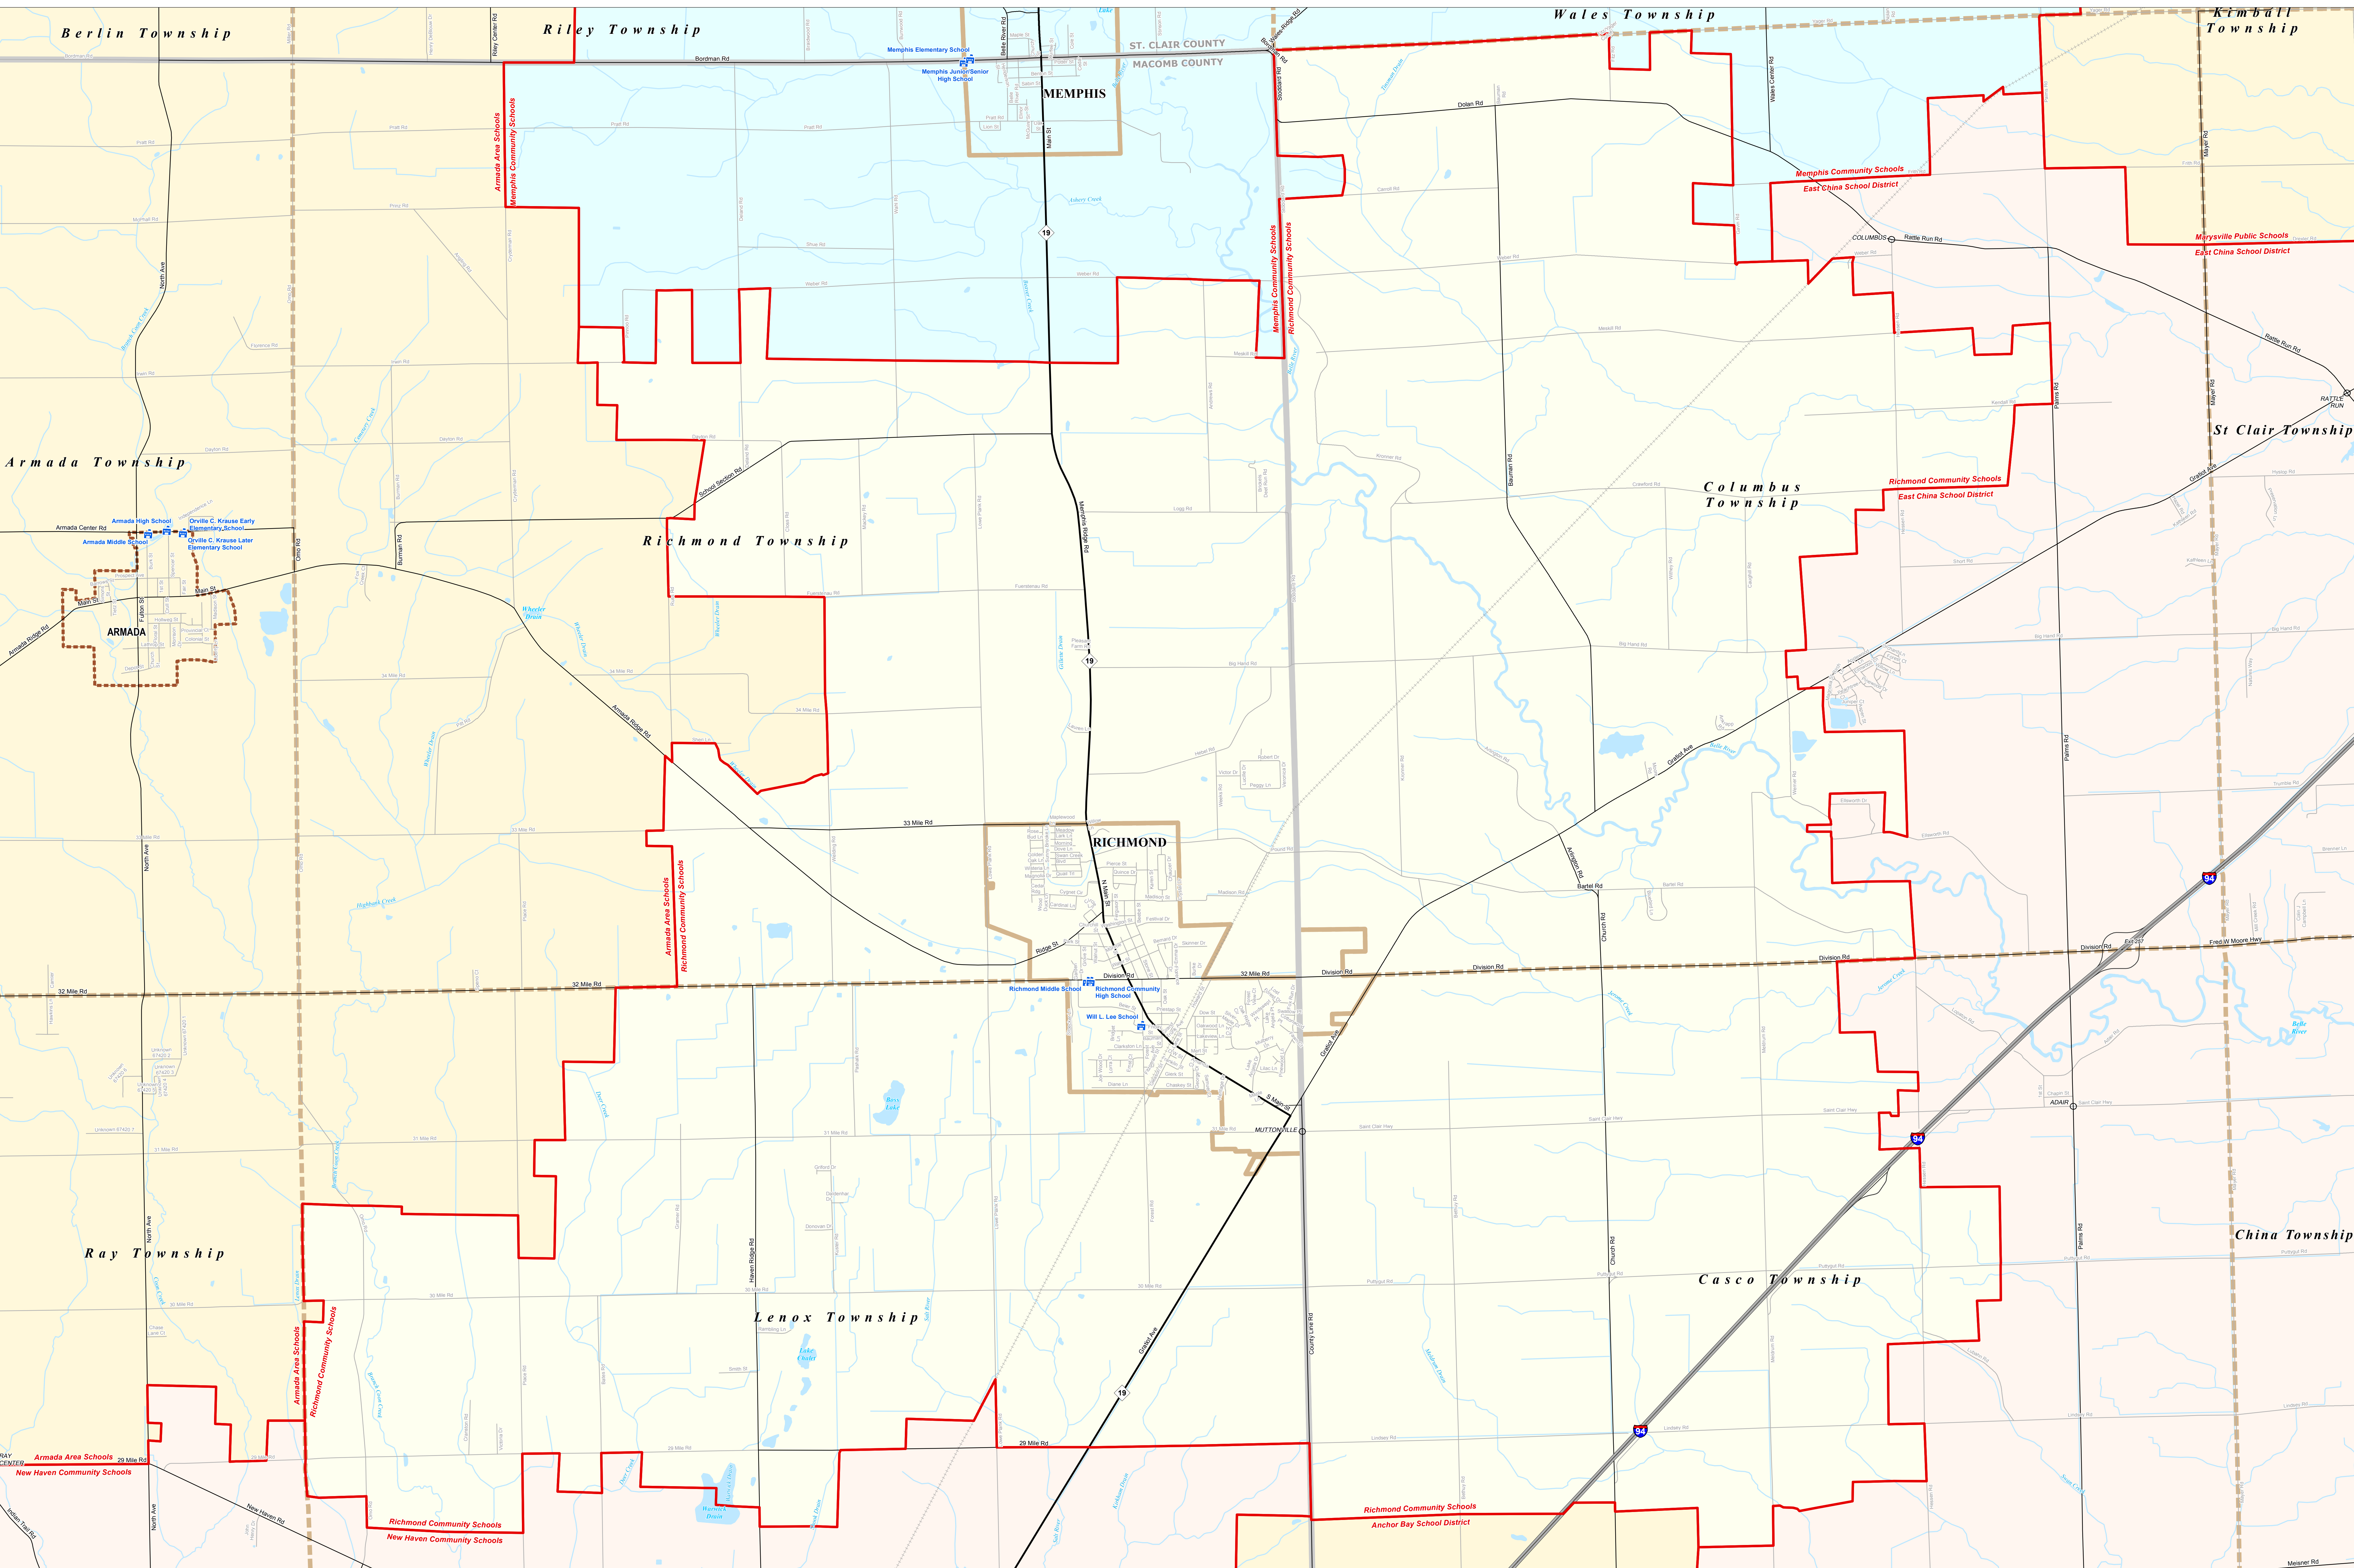

RICHMOND COMMUNITY SCHOOLS

Macomb ISD

0 0.25 0.5 1 Miles

DTMB
Technology
11/12/13

Legend	
	School District
	City
	Village
	Census Designated Place
	School
	Unincorporated Place
	Freeway
	Highway
	Primary Road
	Local Road
	Railroad
	Water Feature
	River, Stream, or Drain